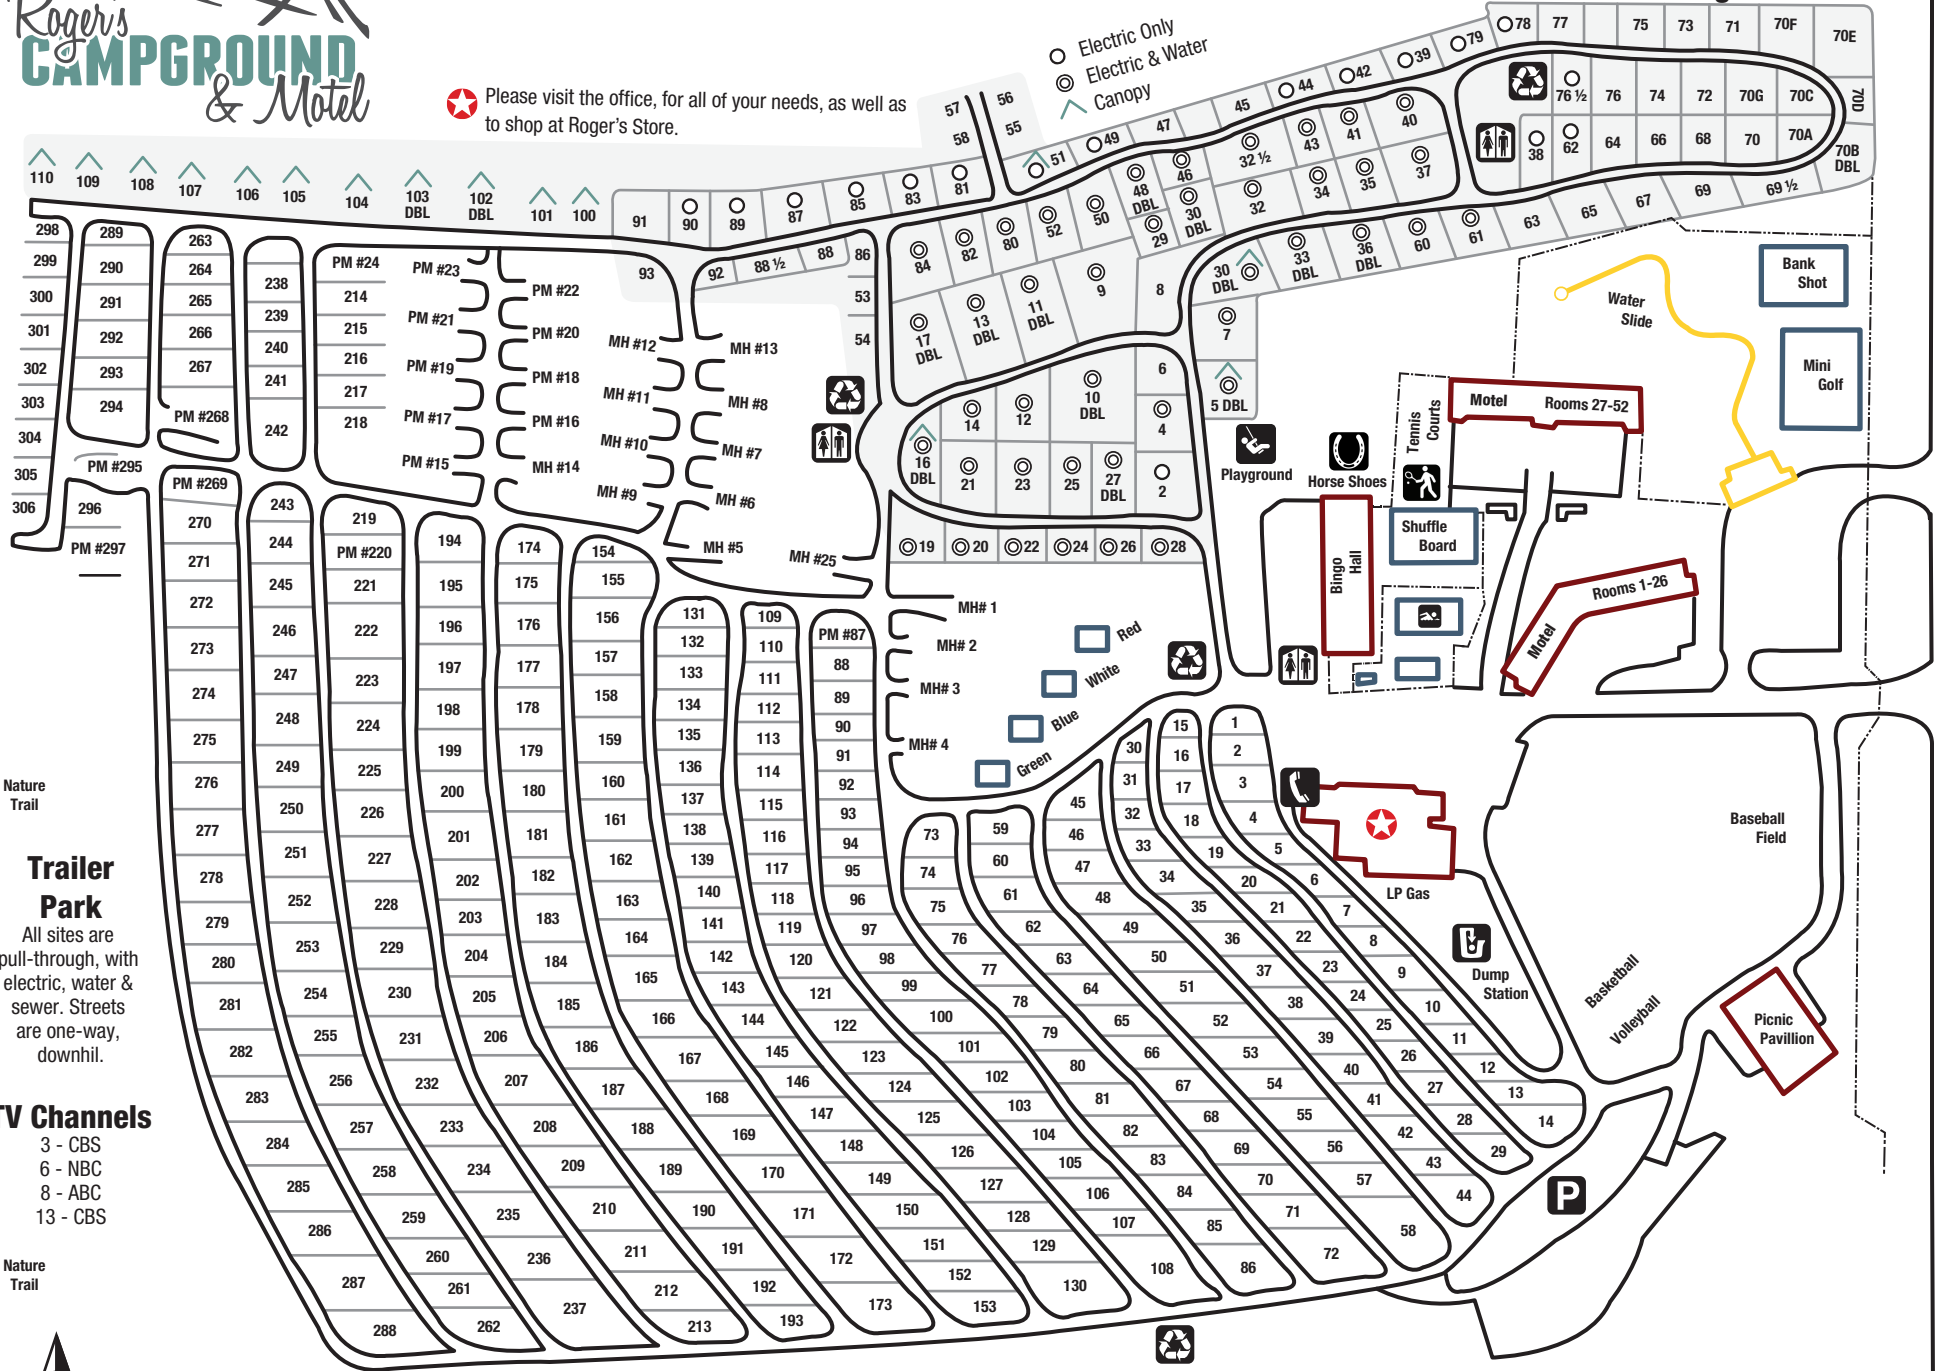

★ Please visit the office, for all of your needs, as well as to shop at Roger's Store.

- Electric Only
- ⊙ Electric & Water
- ⋈ Canopy

Tenting Area

Nature Trail

Trailer Park

All sites are pull-through, with electric, water & sewer. Streets are one-way, downhill.

TV Channels

- 3 - CBS
- 6 - NBC
- 8 - ABC
- 13 - CBS

Nature Trail

Lancaster, New Hampshire
(603) 788-4885

IN THE EVENT OF
EMERGENCY, DIAL 911

Lancaster - West

U.S. Route 2

Jefferson - East